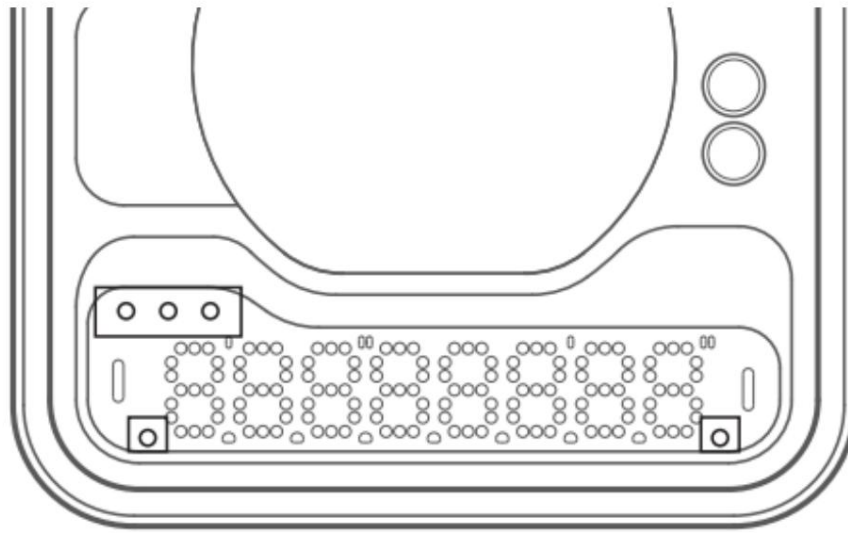

Indicator Light Guide	Details
Left blue light	Bluetooth connected
Right red light	Low battery reminder
1 white light	Flow rate mode
2 white lights	Timer mode
3 white lights	Auto mode
Alternating flashing of lights	Taring in progress
3 red lights flashing	Charging in progress. (Removing power will show battery level.)

Poznámka

- Táto váha na kávu je veľmi presné váženie. Na škody spôsobené prekročením maximálnej kapacity alebo dlhodobým pretážením sa nevzťahuje záruka.
- Počas prepravy a manipulácie sa vyhnite dlhodobému stláčaniu, ktoré by mohlo ovplyvniť presnosť váhy.